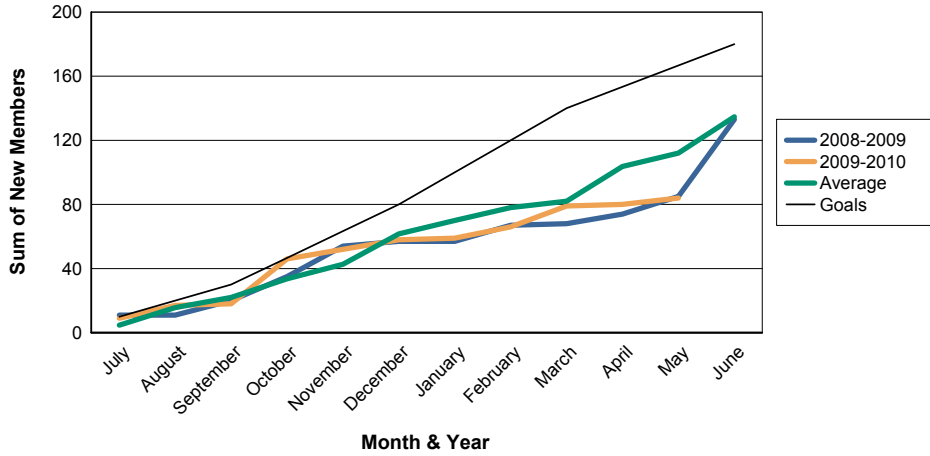

For District R 3

Sum of Charter Members/ Month & Year

For District R 3

3 Year Comparisons for GMT Constitutional Area 3

By GMT District

As of May 2010

Sum of New Members/ Month & Year

For District R 3

Sum of Dropped Members/ Month & Year

For District R 3

Sum of Net Members/ Month & Year

For District R 3