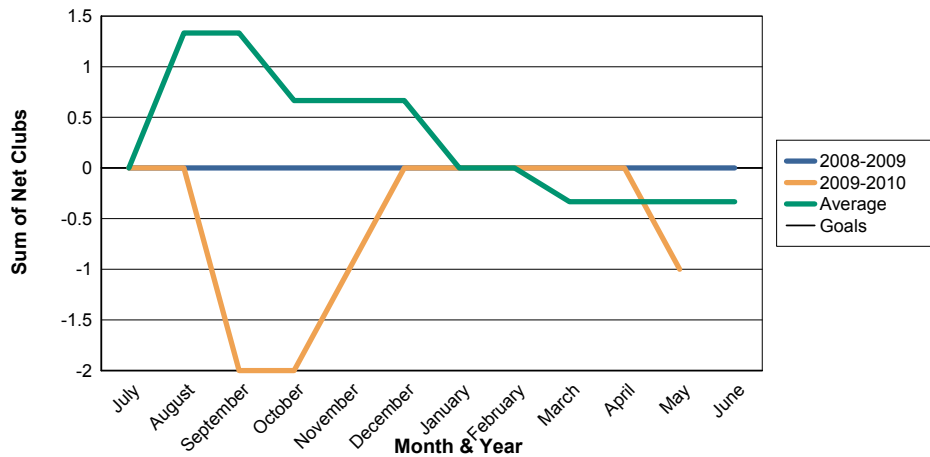

Sum of Net Clubs/ Month & Year

For District R 3