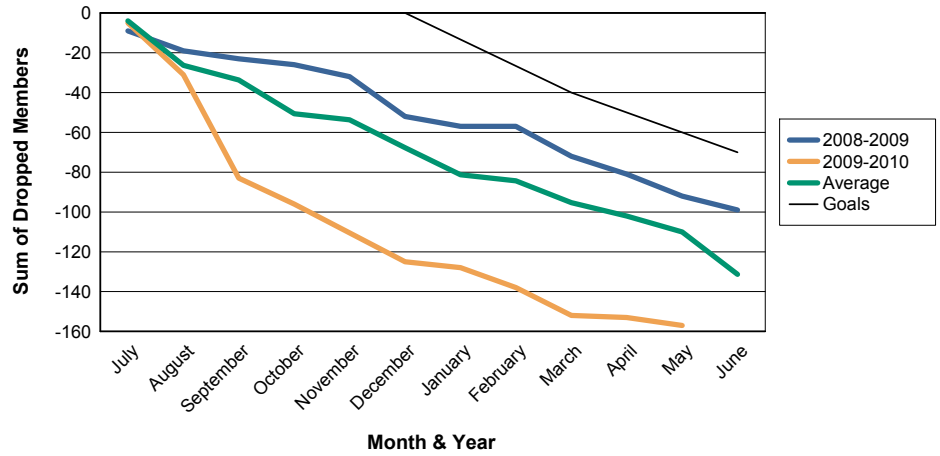

Sum of Dropped Members/ Month & Year

For District R 3