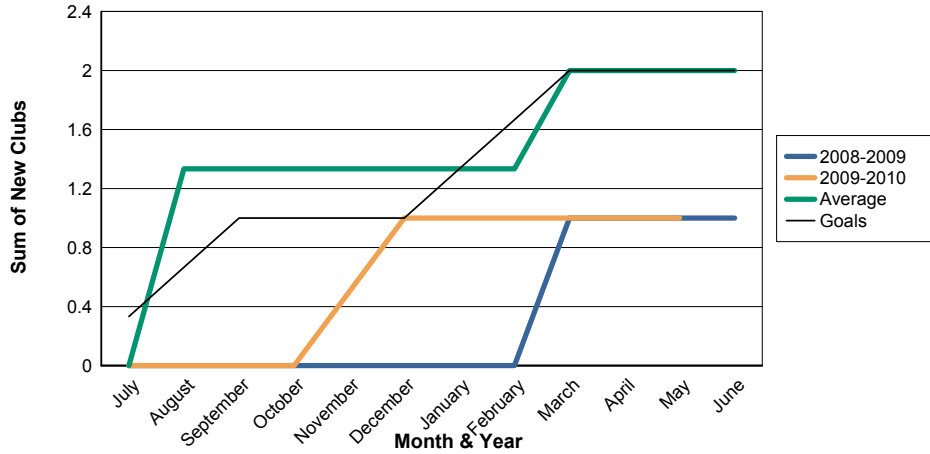

3 Year Comparisons for GMT Constitutional Area 3

By GMT District

As of May 2010

Sum of New Clubs/ Month & Year

For District R 3

Sum of Dropped Clubs/ Month & Year

For District R 3

Sum of Net Clubs/ Month & Year