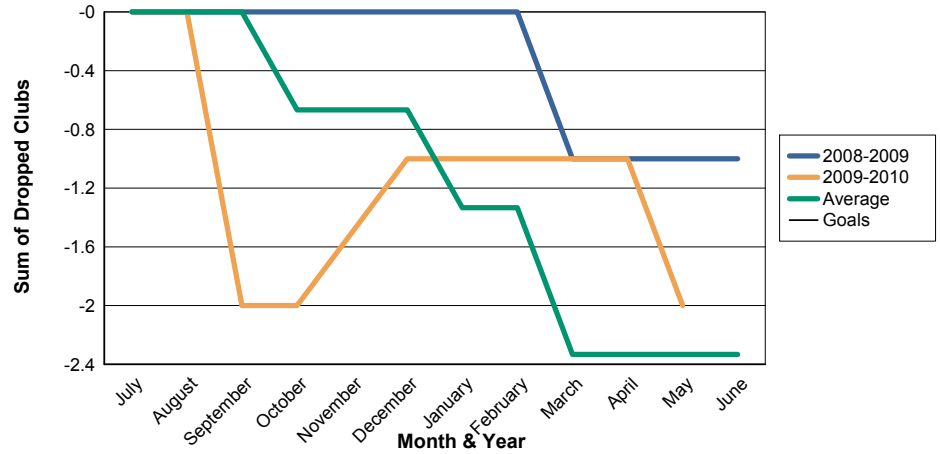

3 Year Comparisons for GMT Constitutional Area 3

By GMT District

As of May 2010

Sum of New Clubs/ Month & Year

For District R 3

Sum of Dropped Clubs/ Month & Year

For District R 3

Sum of Net Clubs/ Month & Year