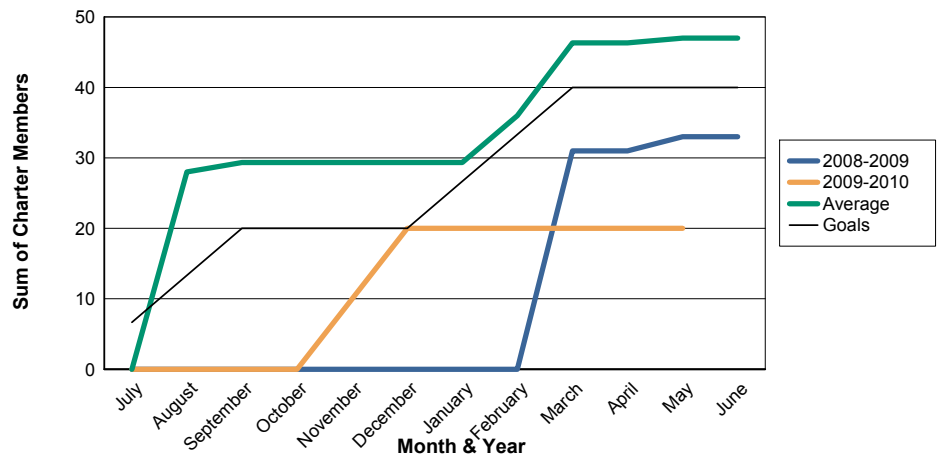

Sum of Charter Members/ Month & Year

For District R 3